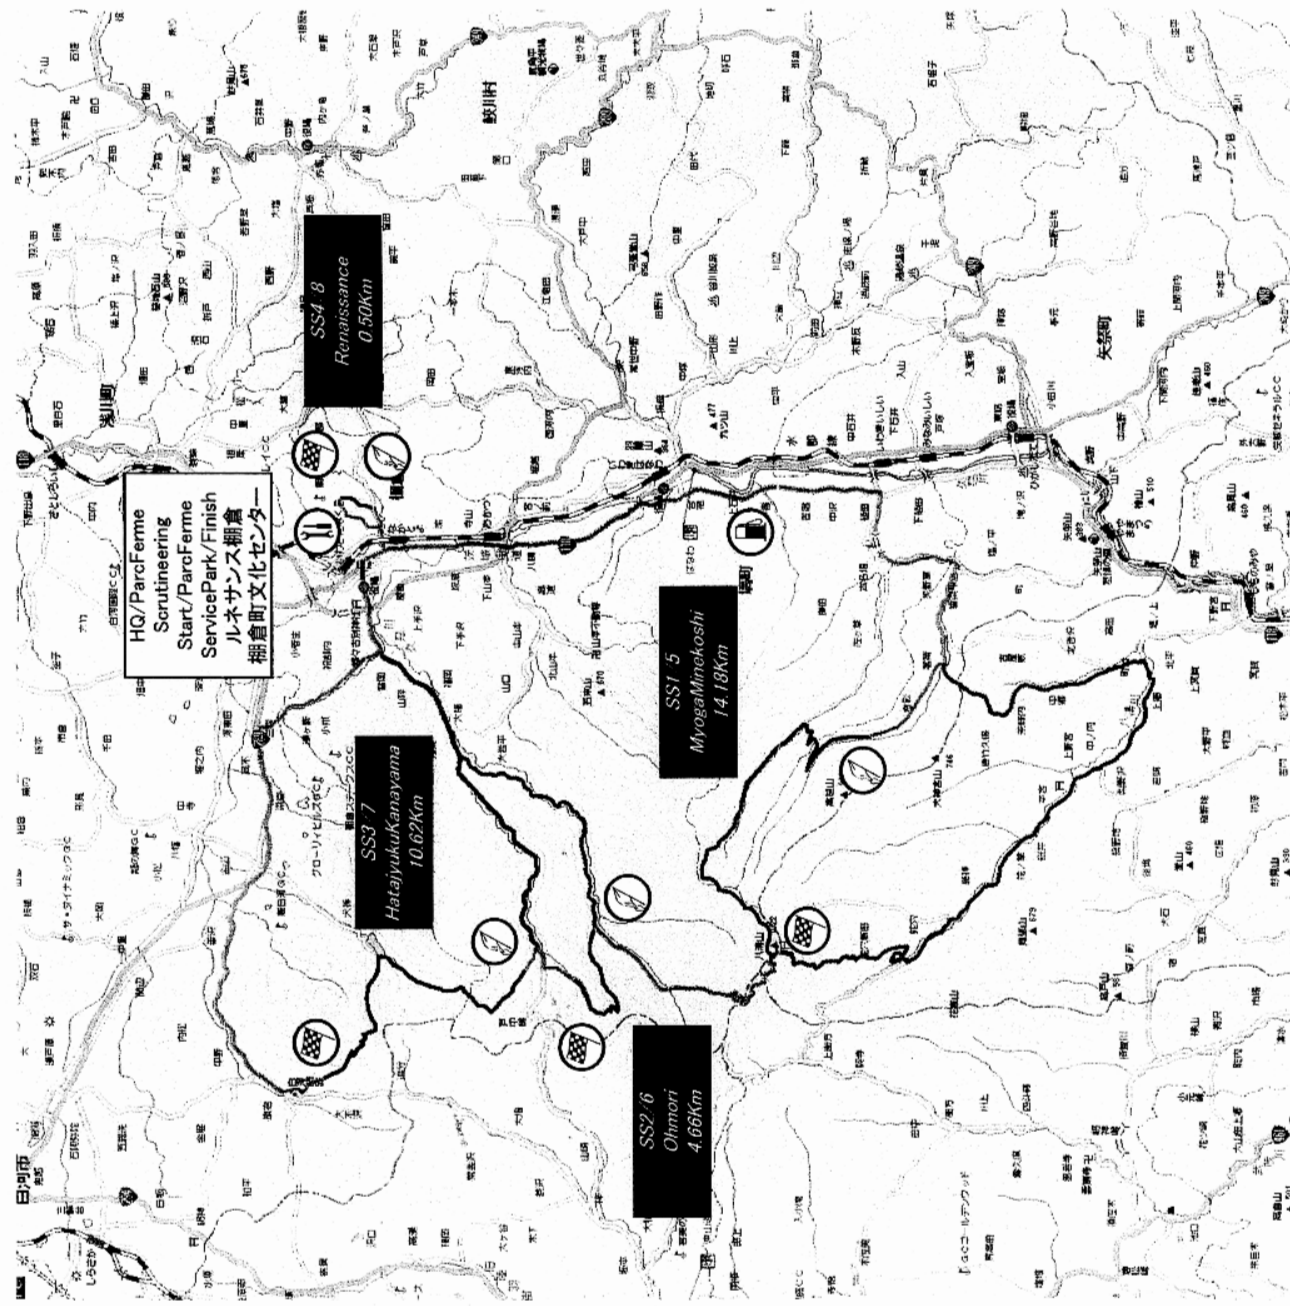

MSCC Tokyo Rally 2006

Leg 1 Route Map

Explanatory notes

-  SPECIAL STAGES
-  LIAISONS
-  ALTERNATIVE ROUTE
-  SPECIAL STAGES START
-  SPECIAL STAGES FINISH
-  SERVICE PARK
-  REFUEL

MAZDA SPORTS CAR CLUB