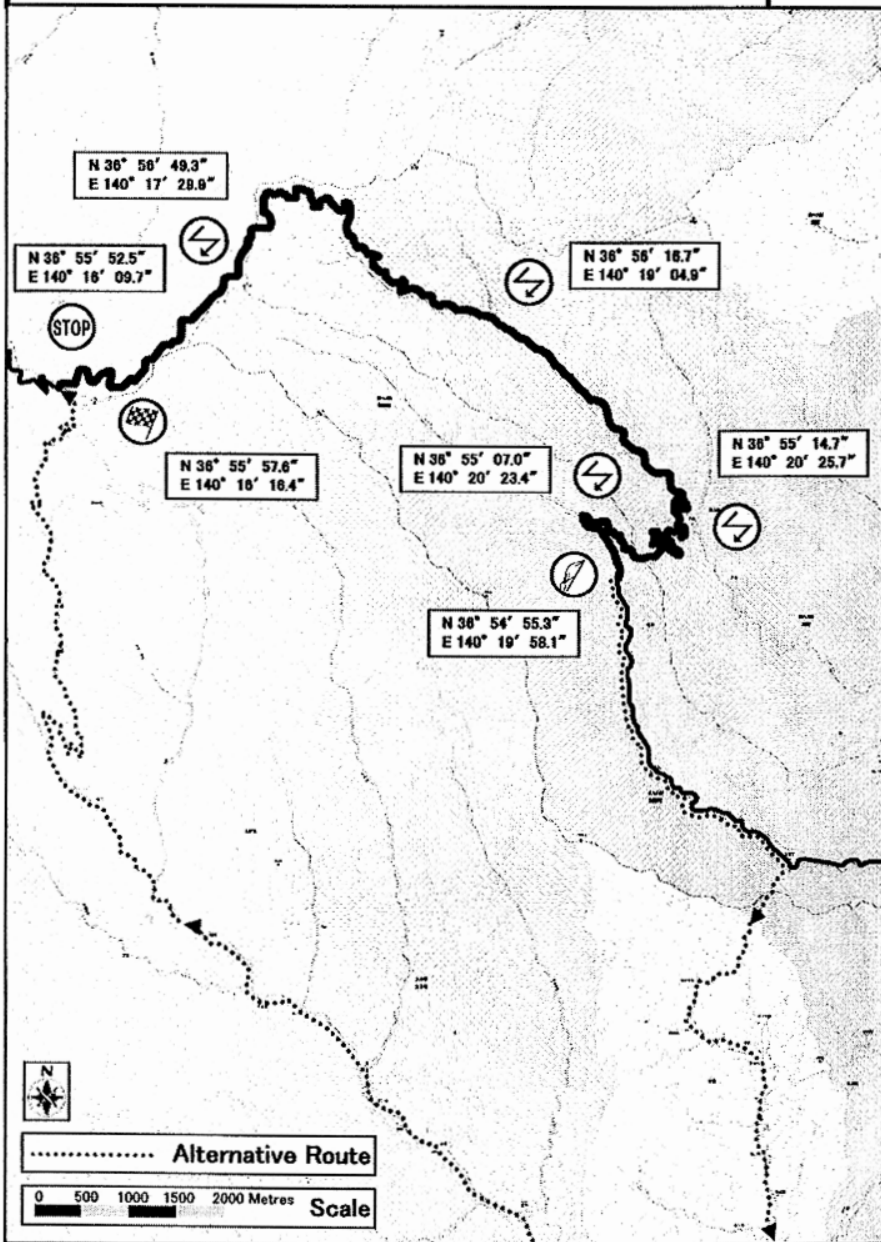

SS1: MyogaMinekoshi I

MAZDA SPORTS CAR CLUB

TC1 若荷		Distance	Leg 1	Page
TC2 大森		14.18kms.	Section 1	17
Special Stage 1		Record 2005 12' 43.1"	Time Allowed	
MyogaMinekoshi I 14.18kms.		ラック名スバルSTIIPFDLインプレッサ Dr N. Katsuta / Co. Dr M. Kitada		14mins
Distance		Direction	Information	Dist. to go
Total	Part			
0.00	0.00		 N 36° 54' 55.3" E 140° 19' 58.1"	14.50
0.68	0.68			13.82
1.05	0.37			13.45
1.61	0.56			12.89
2.07	0.46			12.43
2.66	0.59		 N 36° 55' 07.0" E 140° 20' 23.4"	11.84