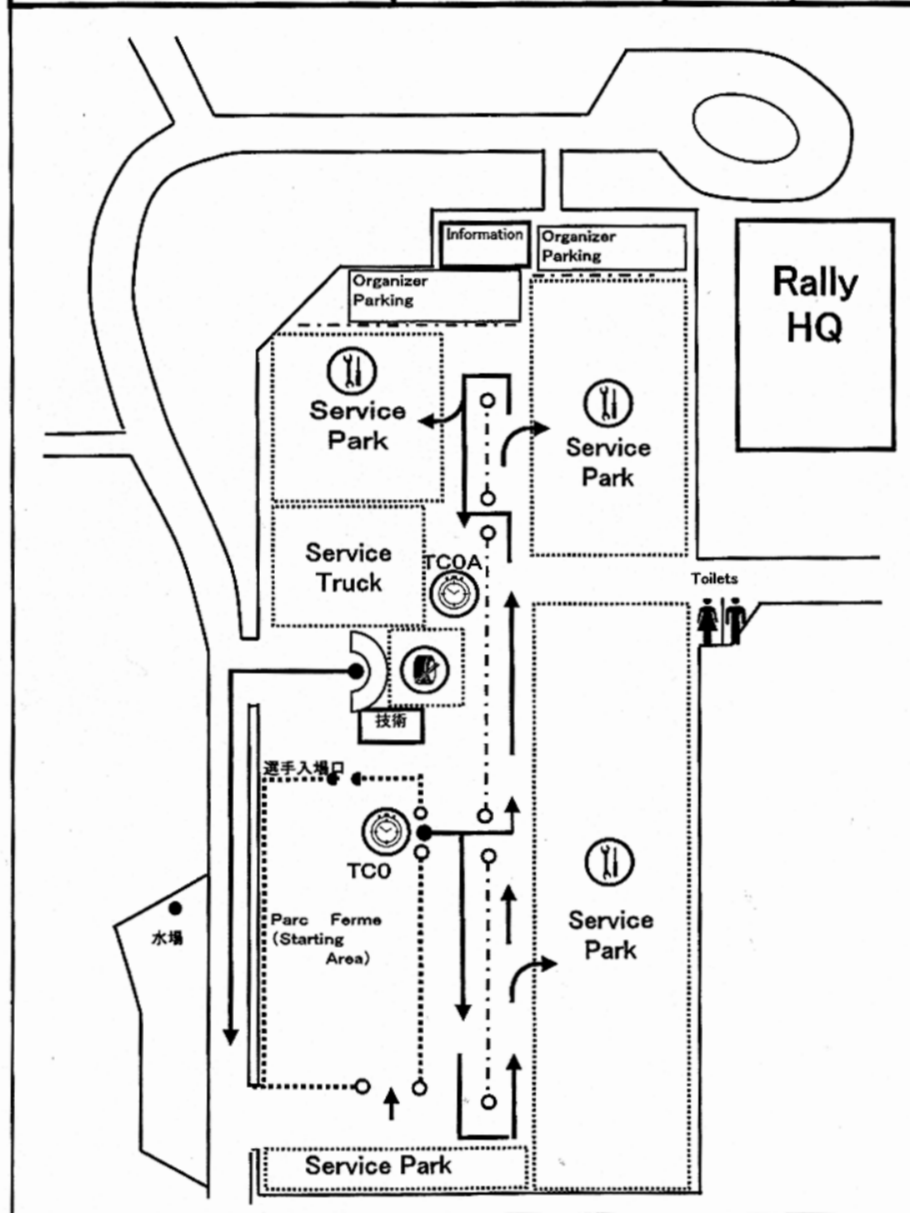

TC0 Start LEG 1 Service A In	ルネサンス棚倉	Leg 1	Page 1
TC0A Service A Exit			

MAZDA SPORTS CAR CLUB

TC0A Service A Exit	Distance	Leg 1	Page
TC1 茗荷	27.16kms.	Section 1	2
	Average	Time Allowed	
	32.6km/h	50mins	

Distance		Direction	Information	Dist. to go
Total	Part			
0.00	0.00	 1	TC	27.16
0.59	0.59	 2		26.57
0.67	0.08	 3	止まれ	26.49
		 4		
1.64	0.80	 5	点滅信号	25.52

MAZDA SPORTS CAR CLUB