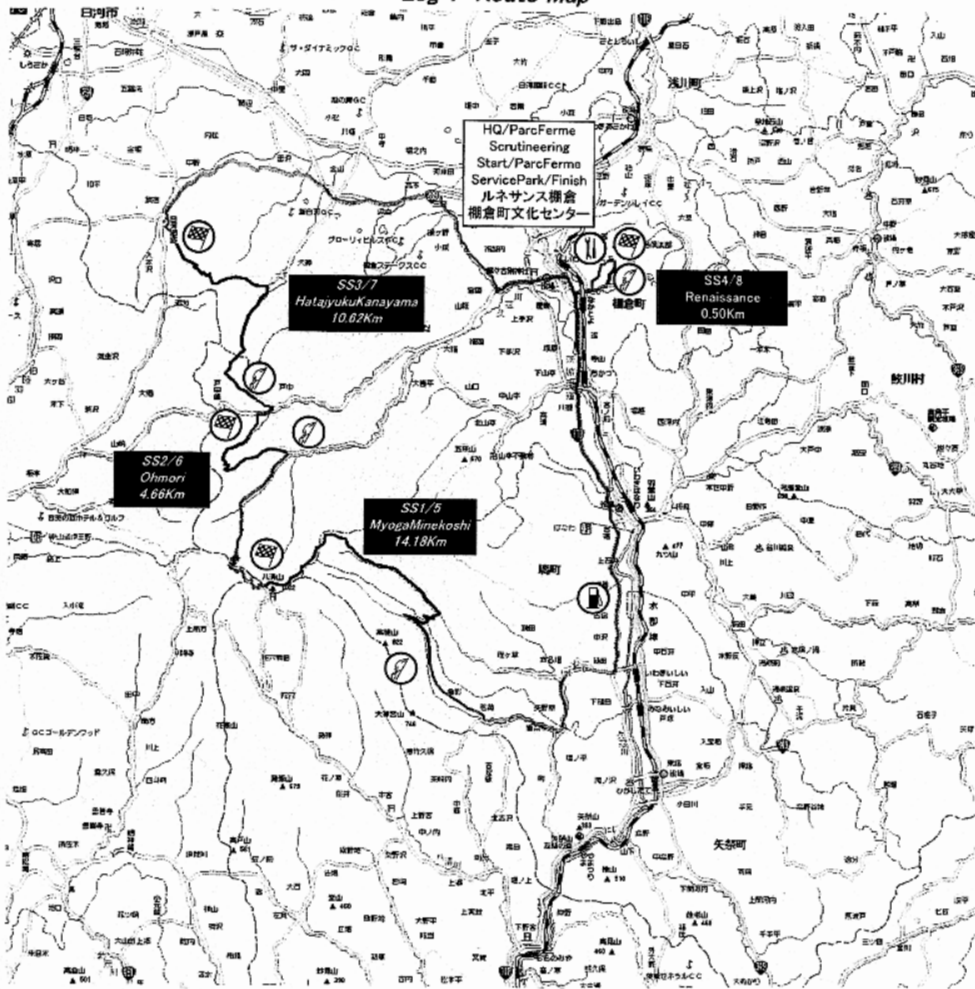

MSCC Tokyo Rally 2006

Leg 1 Route Map

Explanatory notes

-  SPECIAL STAGES
-  LIAISONS
-  SPECIAL STAGES START
-  SPECIAL STAGES FINISH
-  SERVICE PARK
-  REFUEL

MAZDA SPORTS CAR CLUB

MSCC Tokyo Rally 2006

Leg 2 Route Map

Explanatory notes

-  SPECIAL STAGES
-  LIAISONS
-  SPECIAL STAGES START
-  SPECIAL STAGES FINISH
-  SERVICE PARK
-  REFUEL

MAZDA SPORTS CAR CLUB