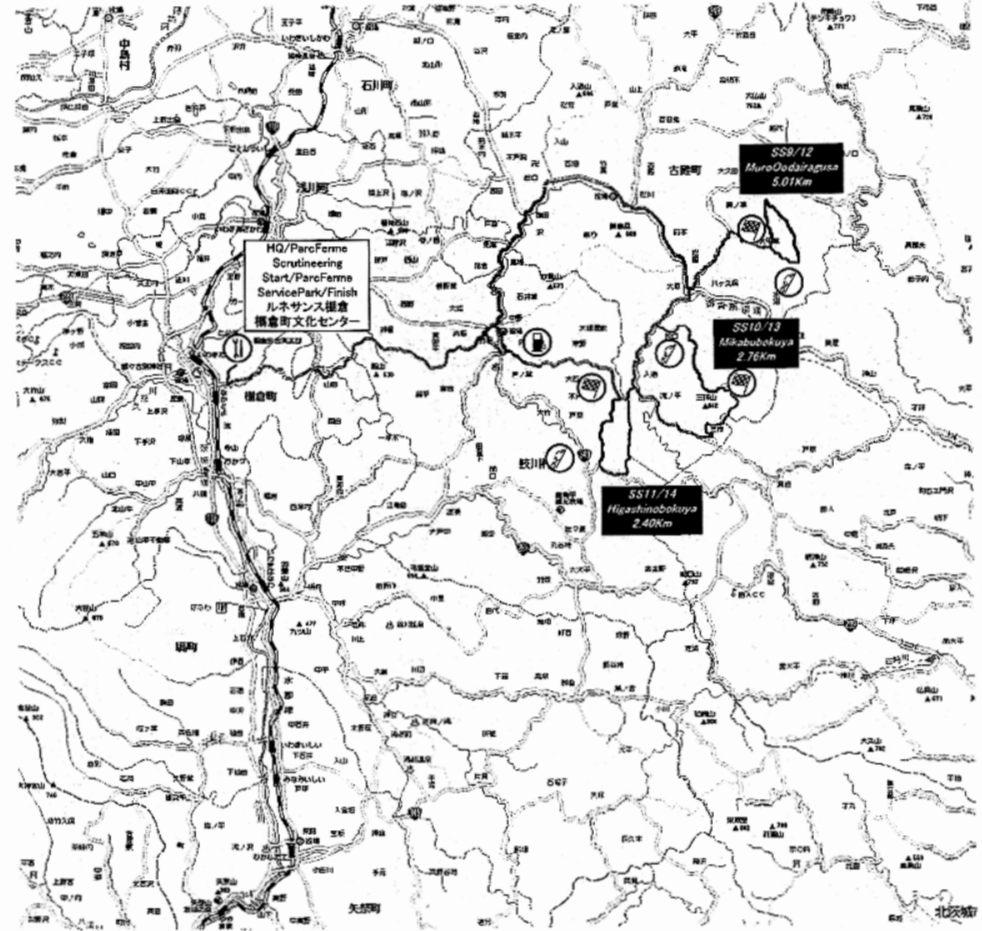

MSCC Tokyo Rally 2006

Leg 1 Route Map

Explanatory notes

-  SPECIAL STAGES
-  LIAISONS
-  SPECIAL STAGES START
-  SPECIAL STAGES FINISH
-  SERVICE PARK
-  REFUEL

MAZDA SPORTS CAR CLUB

MSCC Tokyo Rally 2006

Leg 2 Route Map